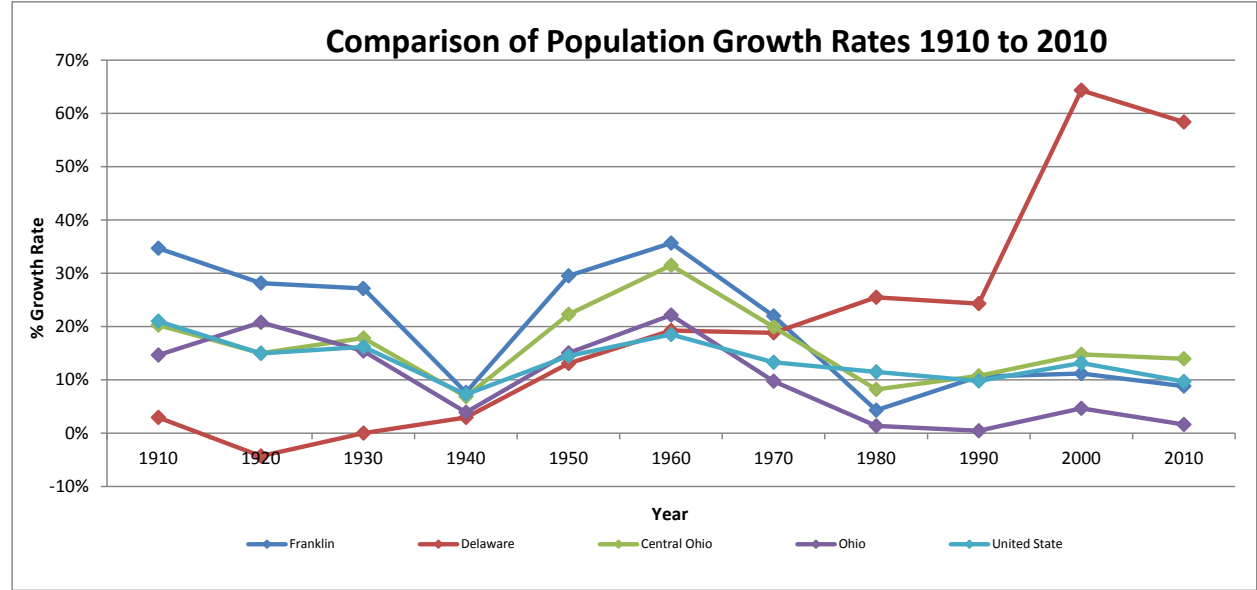

Population from 1900 to 2016

(Based on U.S. Census Bureau)

Growth Rates in Central Ohio

(Source: US Census Bureau Population Estimates)

Cumulative Estimates of the Components of Resident Population Change from Census 2010 (4/2010) to 7/1/2016											
Area Name	2010 Census	Growth Rate (4/2010 - 7/2016)	Total Population Change ¹	Vital Events			Net Migration			July 1, 2010	July 1, 2016
				Natural Increase	Births	Deaths	Total	International ²	Domestic		
Franklin	1,163,414	8.69%	100,989	59,504	115,794	56,290	43,097	31,397	11,700	1,166,371	1,264,518
Delaware	174,214	12.77%	22,274	7,247	13,566	6,319	14,550	1,902	12,648	175,148	196,463
Fairfield	146,156	4.41%	6,420	2,761	10,238	7,477	3,499	878	2,621	146,408	152,597
Licking	166,492	3.43%	5,706	3,020	12,503	9,483	2,779	663	2,116	166,736	172,198
Union	52,300	6.04%	3,190	1,737	3,844	2,107	1,375	314	1,061	52,416	55,457
Pickaway	55,698	3.35%	1,887	577	3,787	3,210	1,327	82	1,245	55,723	57,565
Madison	43,435	-0.04%	-11	205	2,647	2,442	-196	290	-486	43,393	43,419
Central Ohio	1,801,709	7.80%	140,455	75,051	162,379	87,328	66,431	35,526	30,905	1,806,195	1,942,217
Ohio	11,536,504	0.67%	77,646	159,305	865,493	706,188	-70,390	112,592	-182,982	11,540,983	11,614,373
United States	308,745,538	4.66%	14,369,408	8,527,205	24,762,895	16,235,690	5,842,203	5,842,203	(X)	309,348,193	323,127,513

¹ Total population change includes a residual. This residual represents the change in population that cannot be attributed to any specific demographic component. See Population Estimates Terms and Definitions at <http://www.census.gov/popest/about/terms.html>.