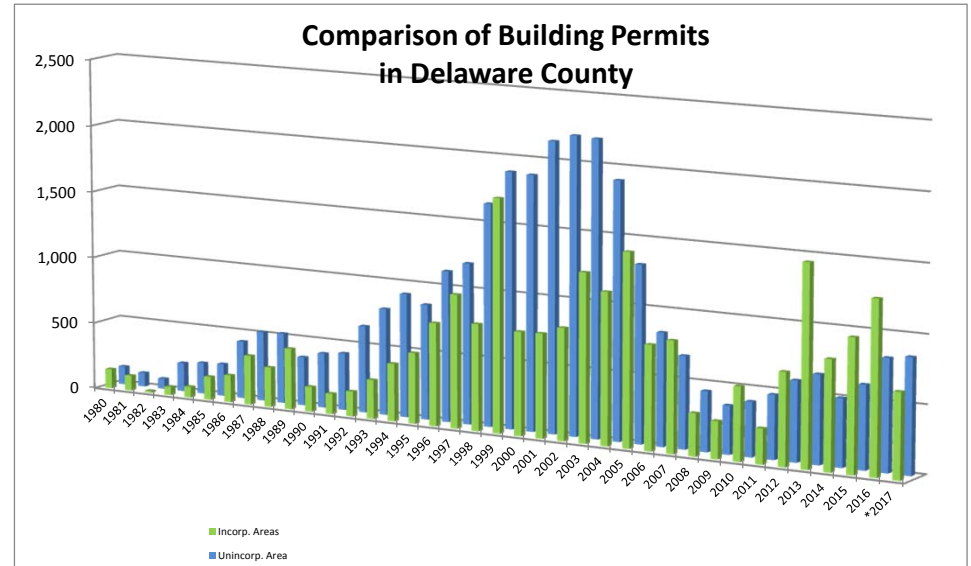

New Residential Building Permits

(1980 to 2017)

* NOTE: DCRPC projected 2017 building permits based on the existing information to July 2017.

(Source: Delaware County Regional Planning Commission)