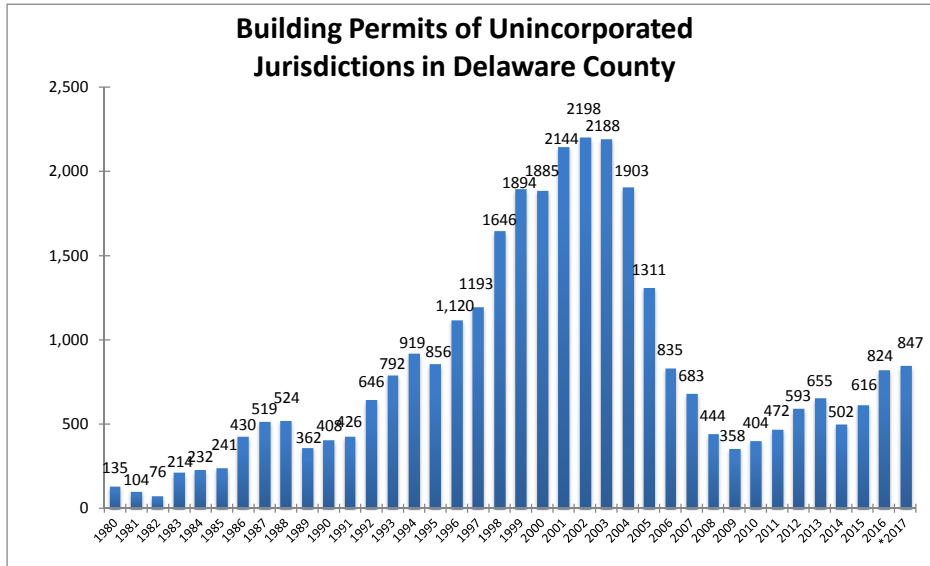

New Residential Building Permits

(1980 to 2017)

* NOTE: DCRPC projected 2017 building permits based on the existing information to July 2017.

(Source: Delaware County Regional Planning Commission)