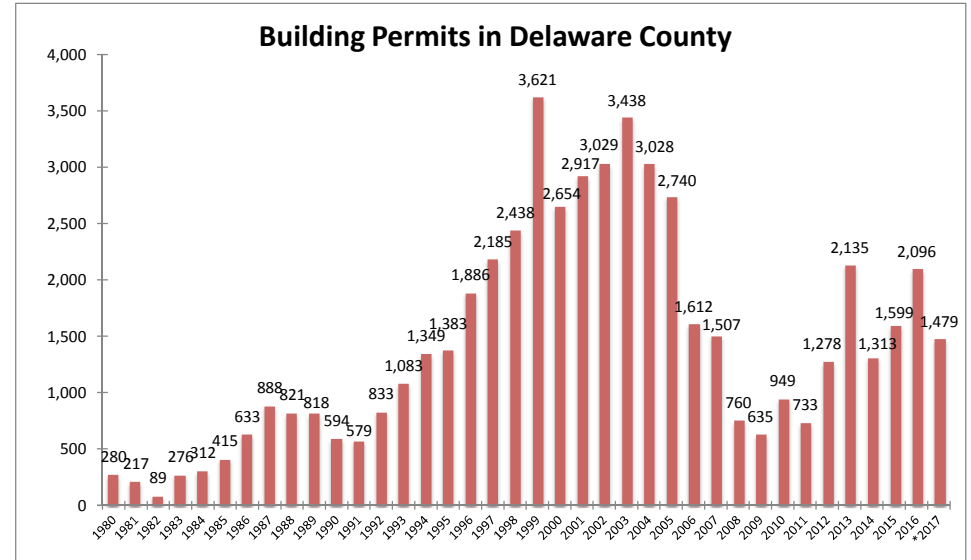

New Residential Building Permits

(1980 to 2017)

* NOTE: DCRPC projected 2017 building permits based on the existing information to July 2017.

(Source: Delaware County Regional Planning Commission)