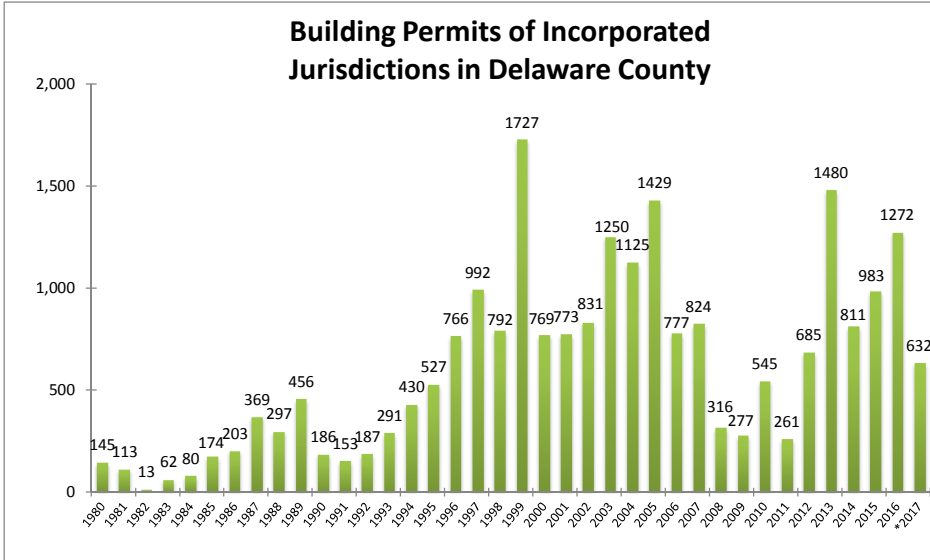

New Residential Building Permits

(1980 to 2017)

* NOTE: DCRPC projected 2017 building permits based on the existing information to July 2017.

(Source: Delaware County Regional Planning Commission)