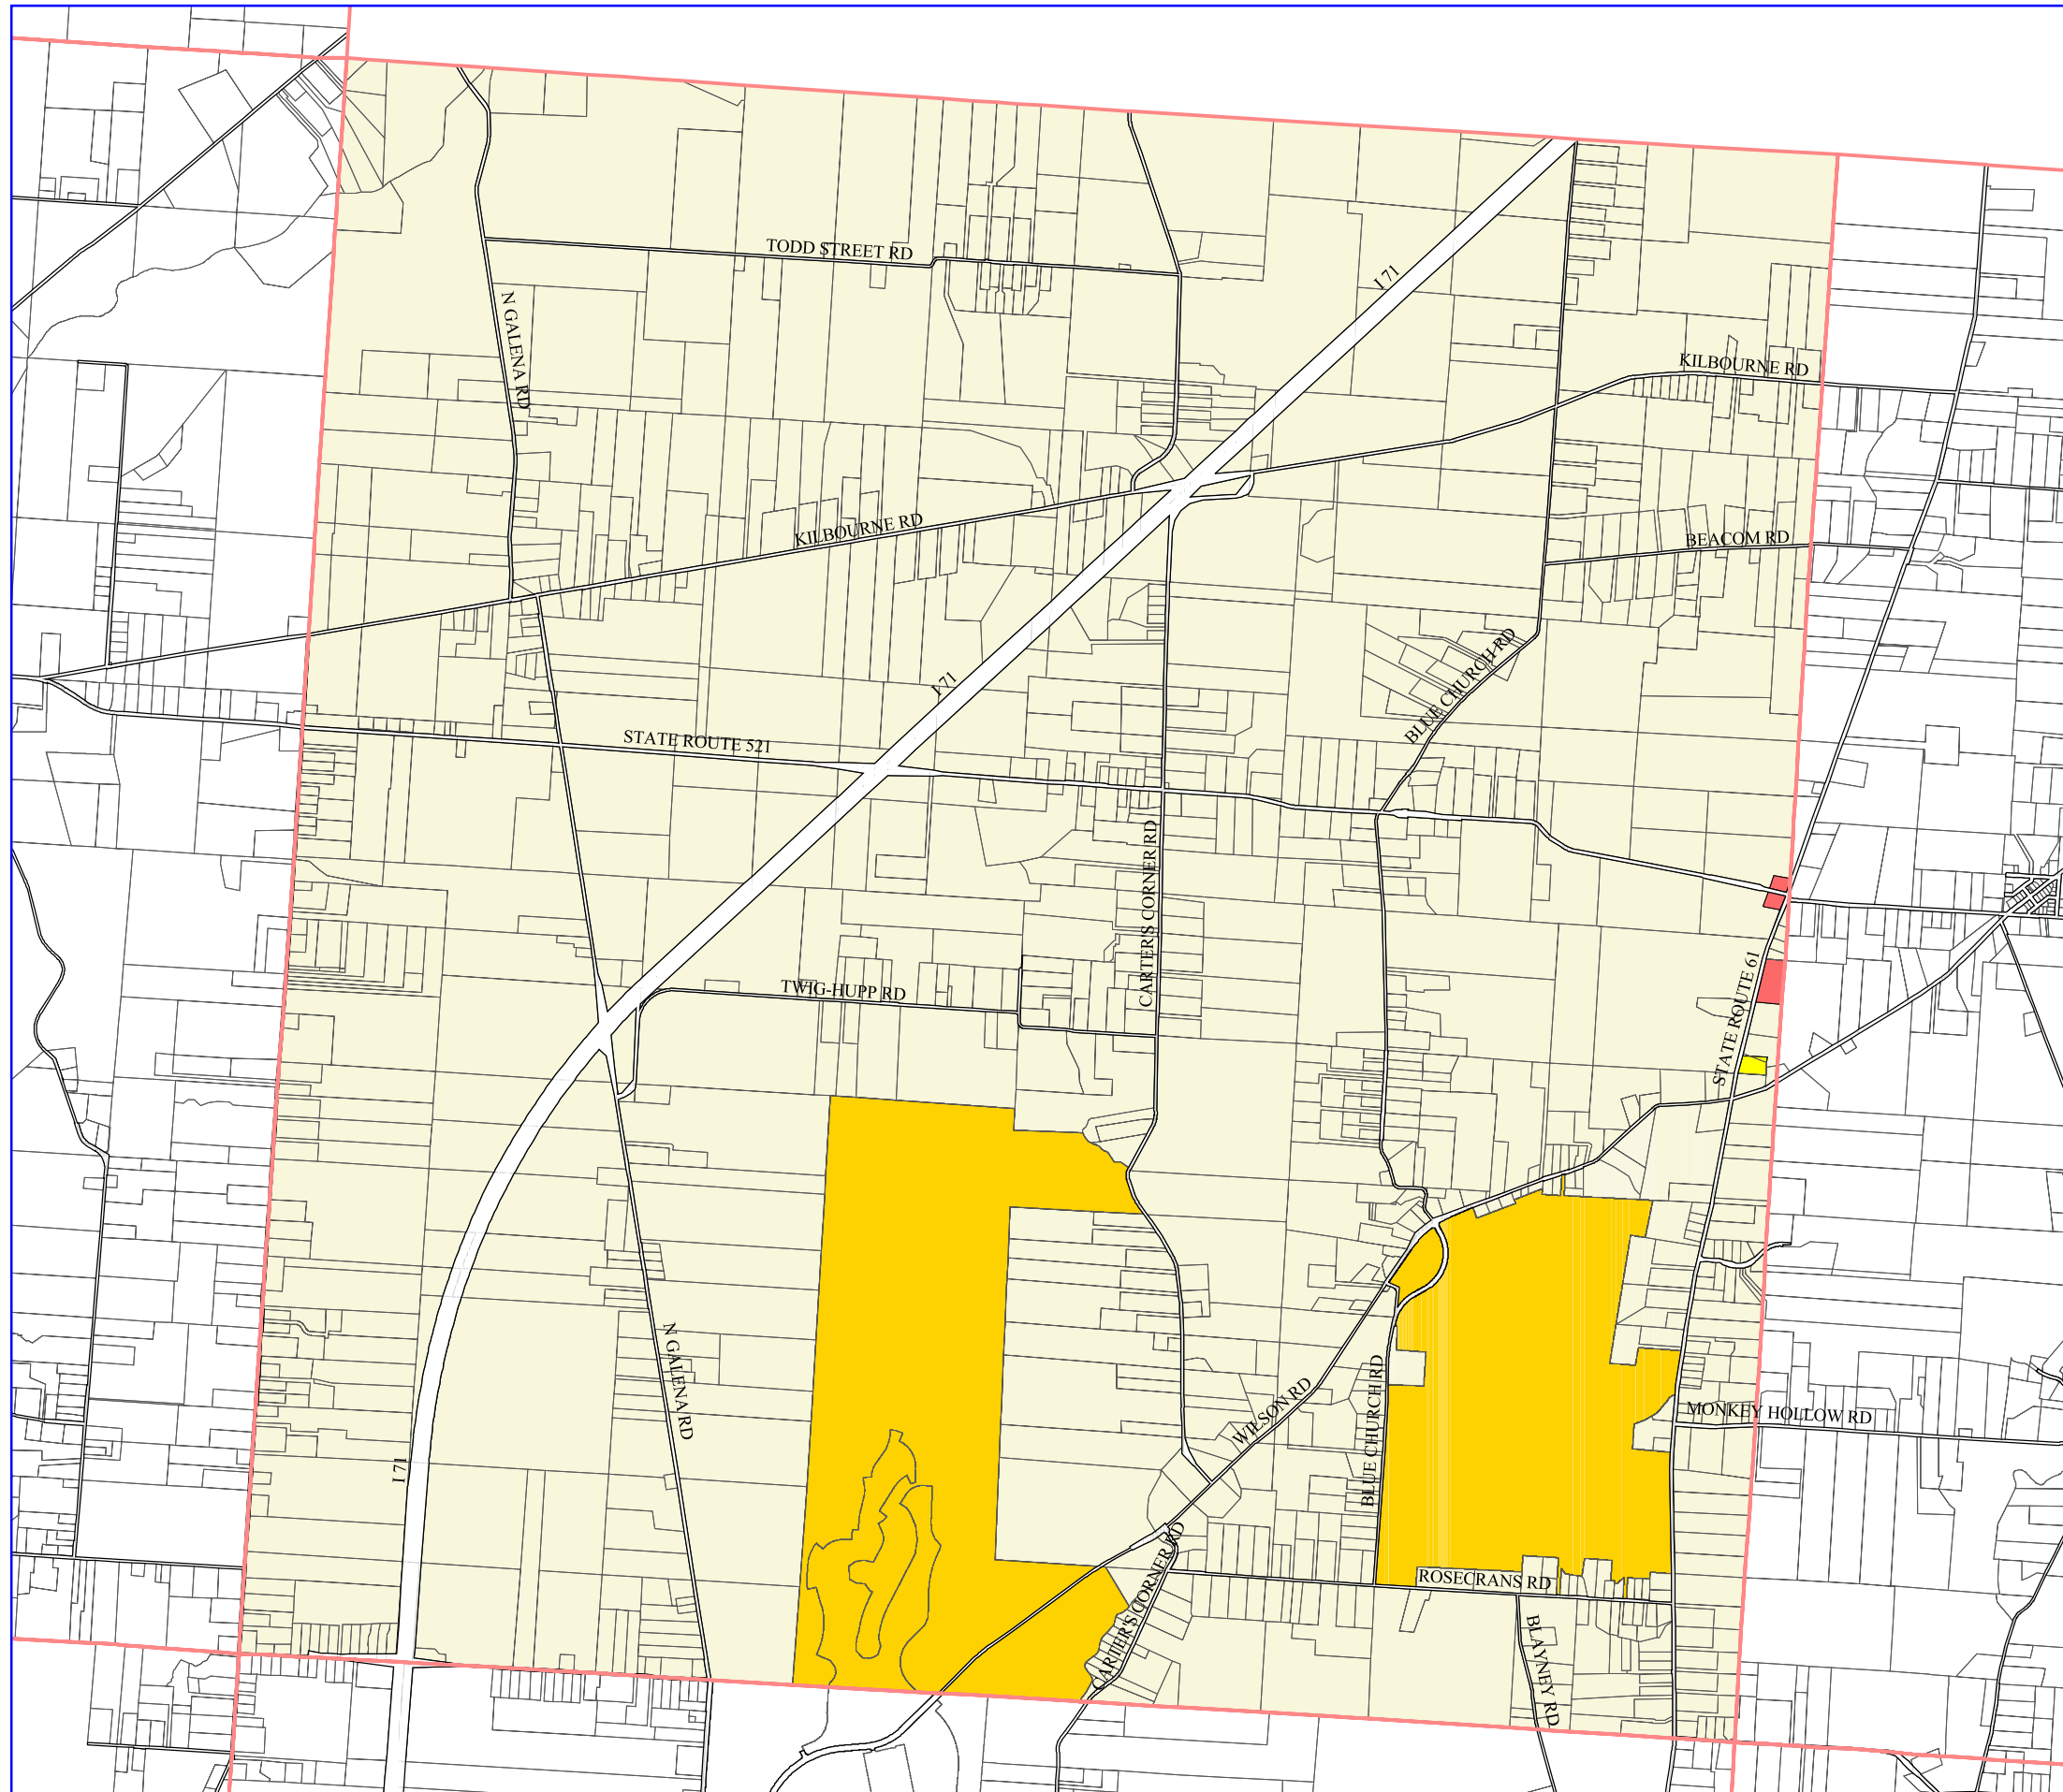

ZONING DISTRICT MAP

Kingston Township Delaware County, Ohio

Official Zoning Map Effective March 25, 2011

Board of Township Trustees

Zoning Inspector
Kingston Township, Delaware County, Ohio

- Township Boundary
- Road Right of Way
- Property Lines
- Kingston Township Zoning**
- Farm Residence District (FR-1)
- Planned Residence District (PRD)
- Neighborhood Office District (C-1)
- Neighborhood Commercial District (C-2)
- Planned Commercial and Office District (PC)
- Agricultural Preservation District (A-1)
- Institutional District (INS)
- Planned Institutional District (PINS)
- Recreational District (REC)
- Adult Entertainment (AE)
- Delaware County Zoning**
- Medium Density Residential District (R-3)

0 1000 2000 3000 4000 5000 Feet

Scale: 1" = 3000'

Prepared By: Delaware County Regional Planning Commission (740-833-2260)
<http://www.dcrpc.org>
Parcel Information Provided by The Delaware County Auditor's Office DALIS Project
Further Information is available by contacting the DALIS Project Office (740-833-2070)
Zoning Information from the Kingston Township (740-524-0290)
Printed 3/25/2011