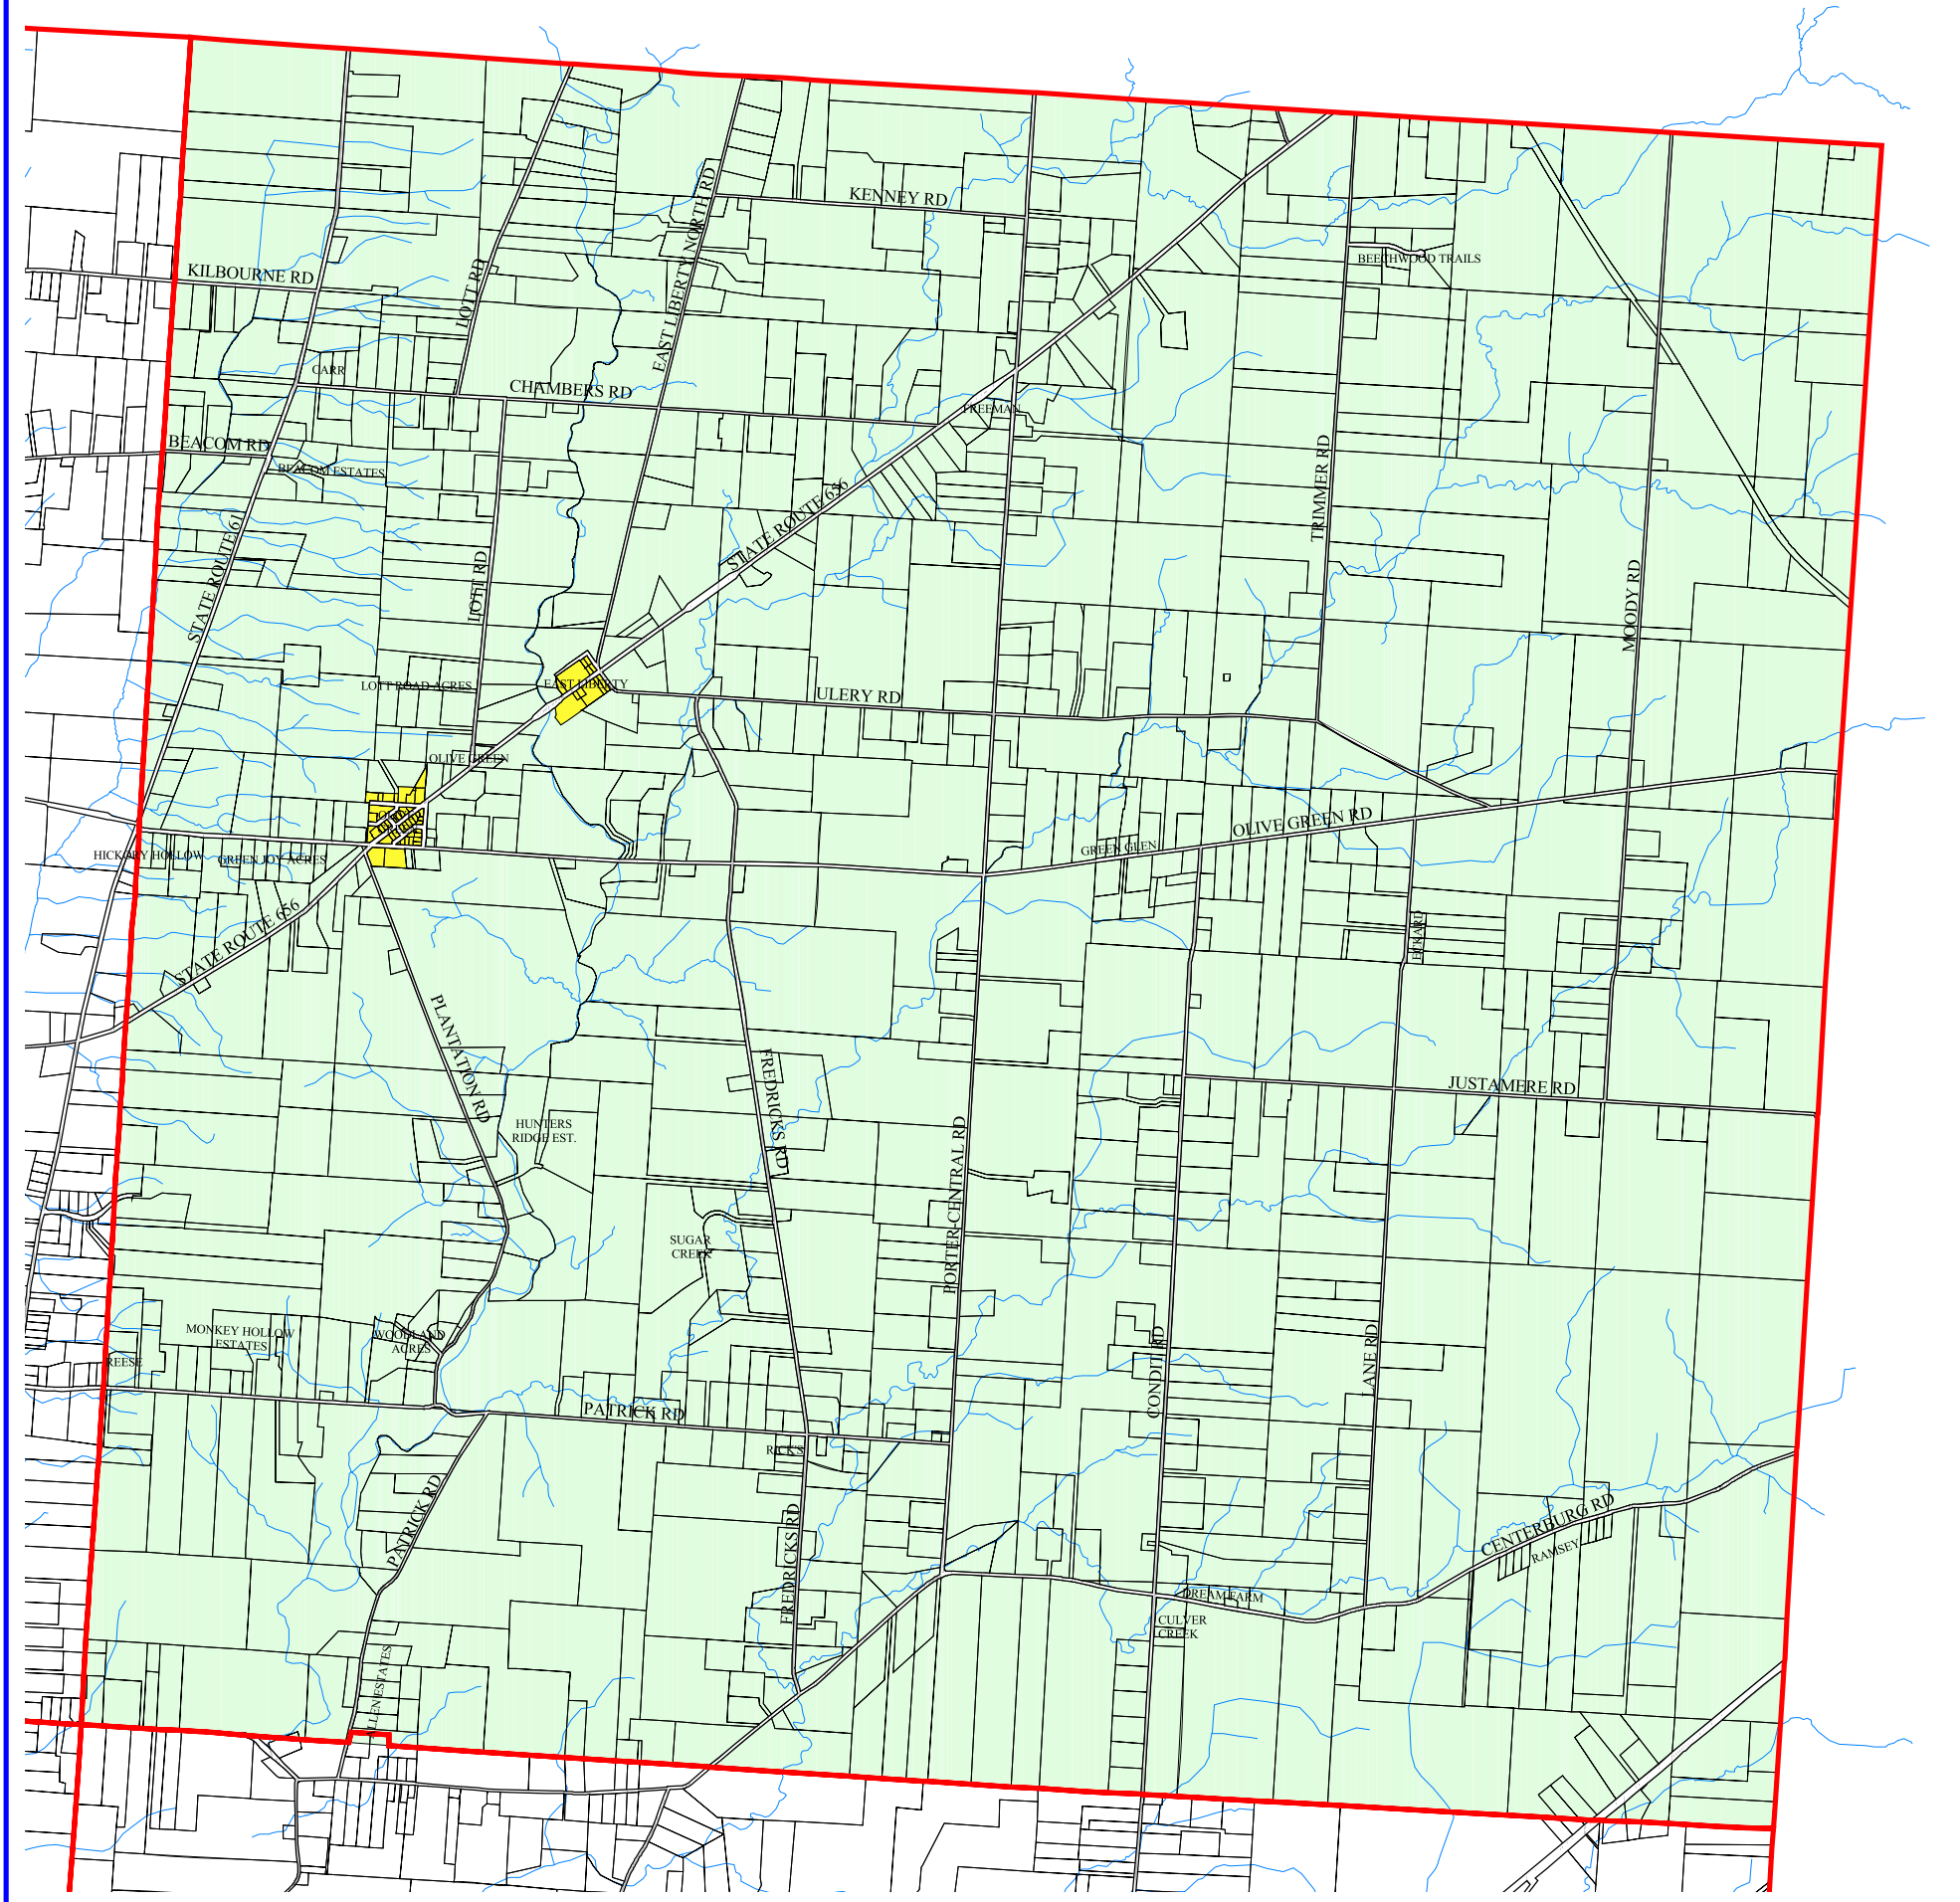

ZONING DISTRICT MAP

Porter Township Delaware County, Ohio

This is the official zoning district map of Porter Township, Delaware County, Ohio, amended and recommended by the Porter Township Zoning Commission and duly adopted by the trustees of Porter Township in resolution on

(date) _____

Board of Township Trustees

- Township Boundary
- Road Right of Way
- Property Lines
- Streams

Porter Township Zoning Districts

- Farm Residence District (A-1)
- Rural Residence District (R-1)
- Planned Residence District (PRD)
- Planned Commercial and Office District (PCD)
- Planned Industrial District (PID)

0 1000 2000 3000 4000 Feet

Scale: 1" = 3,000'