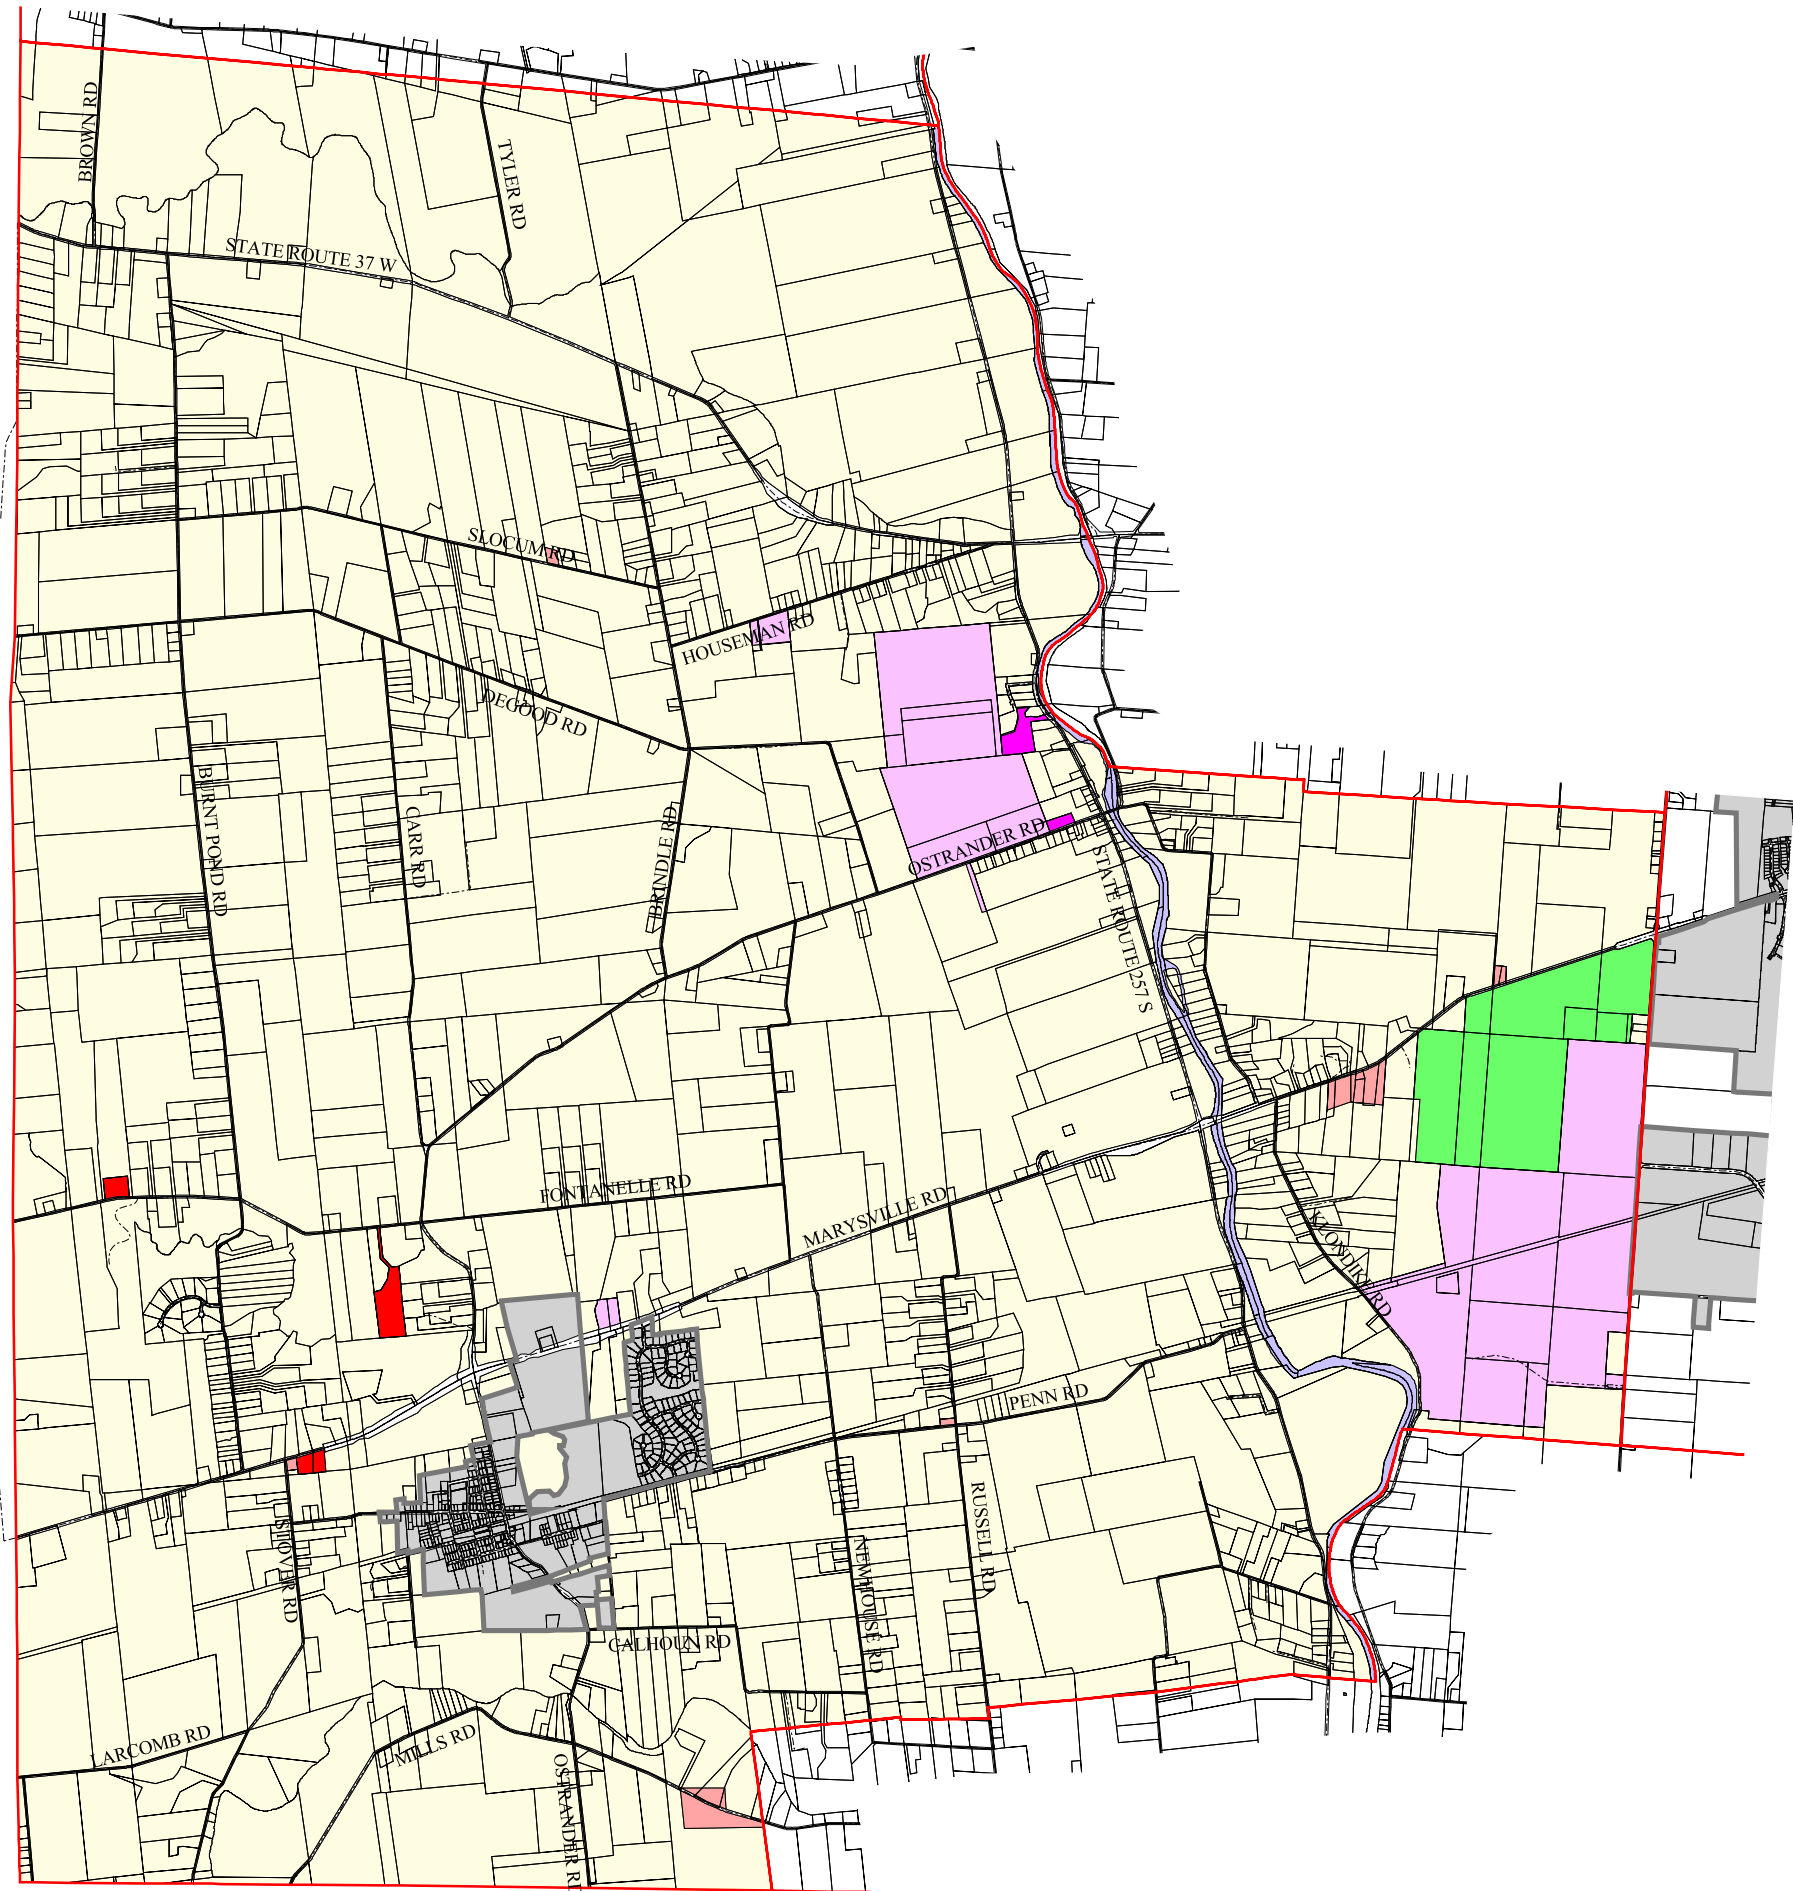

# ZONING DISTRICT MAP

Scioto Township  
Delaware County, Ohio

- Township Boundary
- Incorp. Area
- Property Lines
- Road Centerlines
- Road Right of Way
- Scioto Township Zoning**
- Farm Residential District
- Low Density Residential District
- Medium Density Residential District
- Planned Residential District
- Neighborhood Office District
- Neighborhood Commercial District
- Planned Commercial and Office District
- Industrial District
- Planned Industrial District
- Agricultural Preservation District
- Quarry District
- Village of Ostrander
- River
- Road

Prepared By: Delaware County Regional Planning Commission (740-833-2260)  
<http://www.dcrpc.org>  
 Parcel Information Provided by The Delaware County Auditor's Office DALIS Project  
 Further Information is available by contacting the DALIS Project Office (740-833-2070)  
 Zoning Information from the Scioto Township (740-666-3451)  
 (5/16/2011)