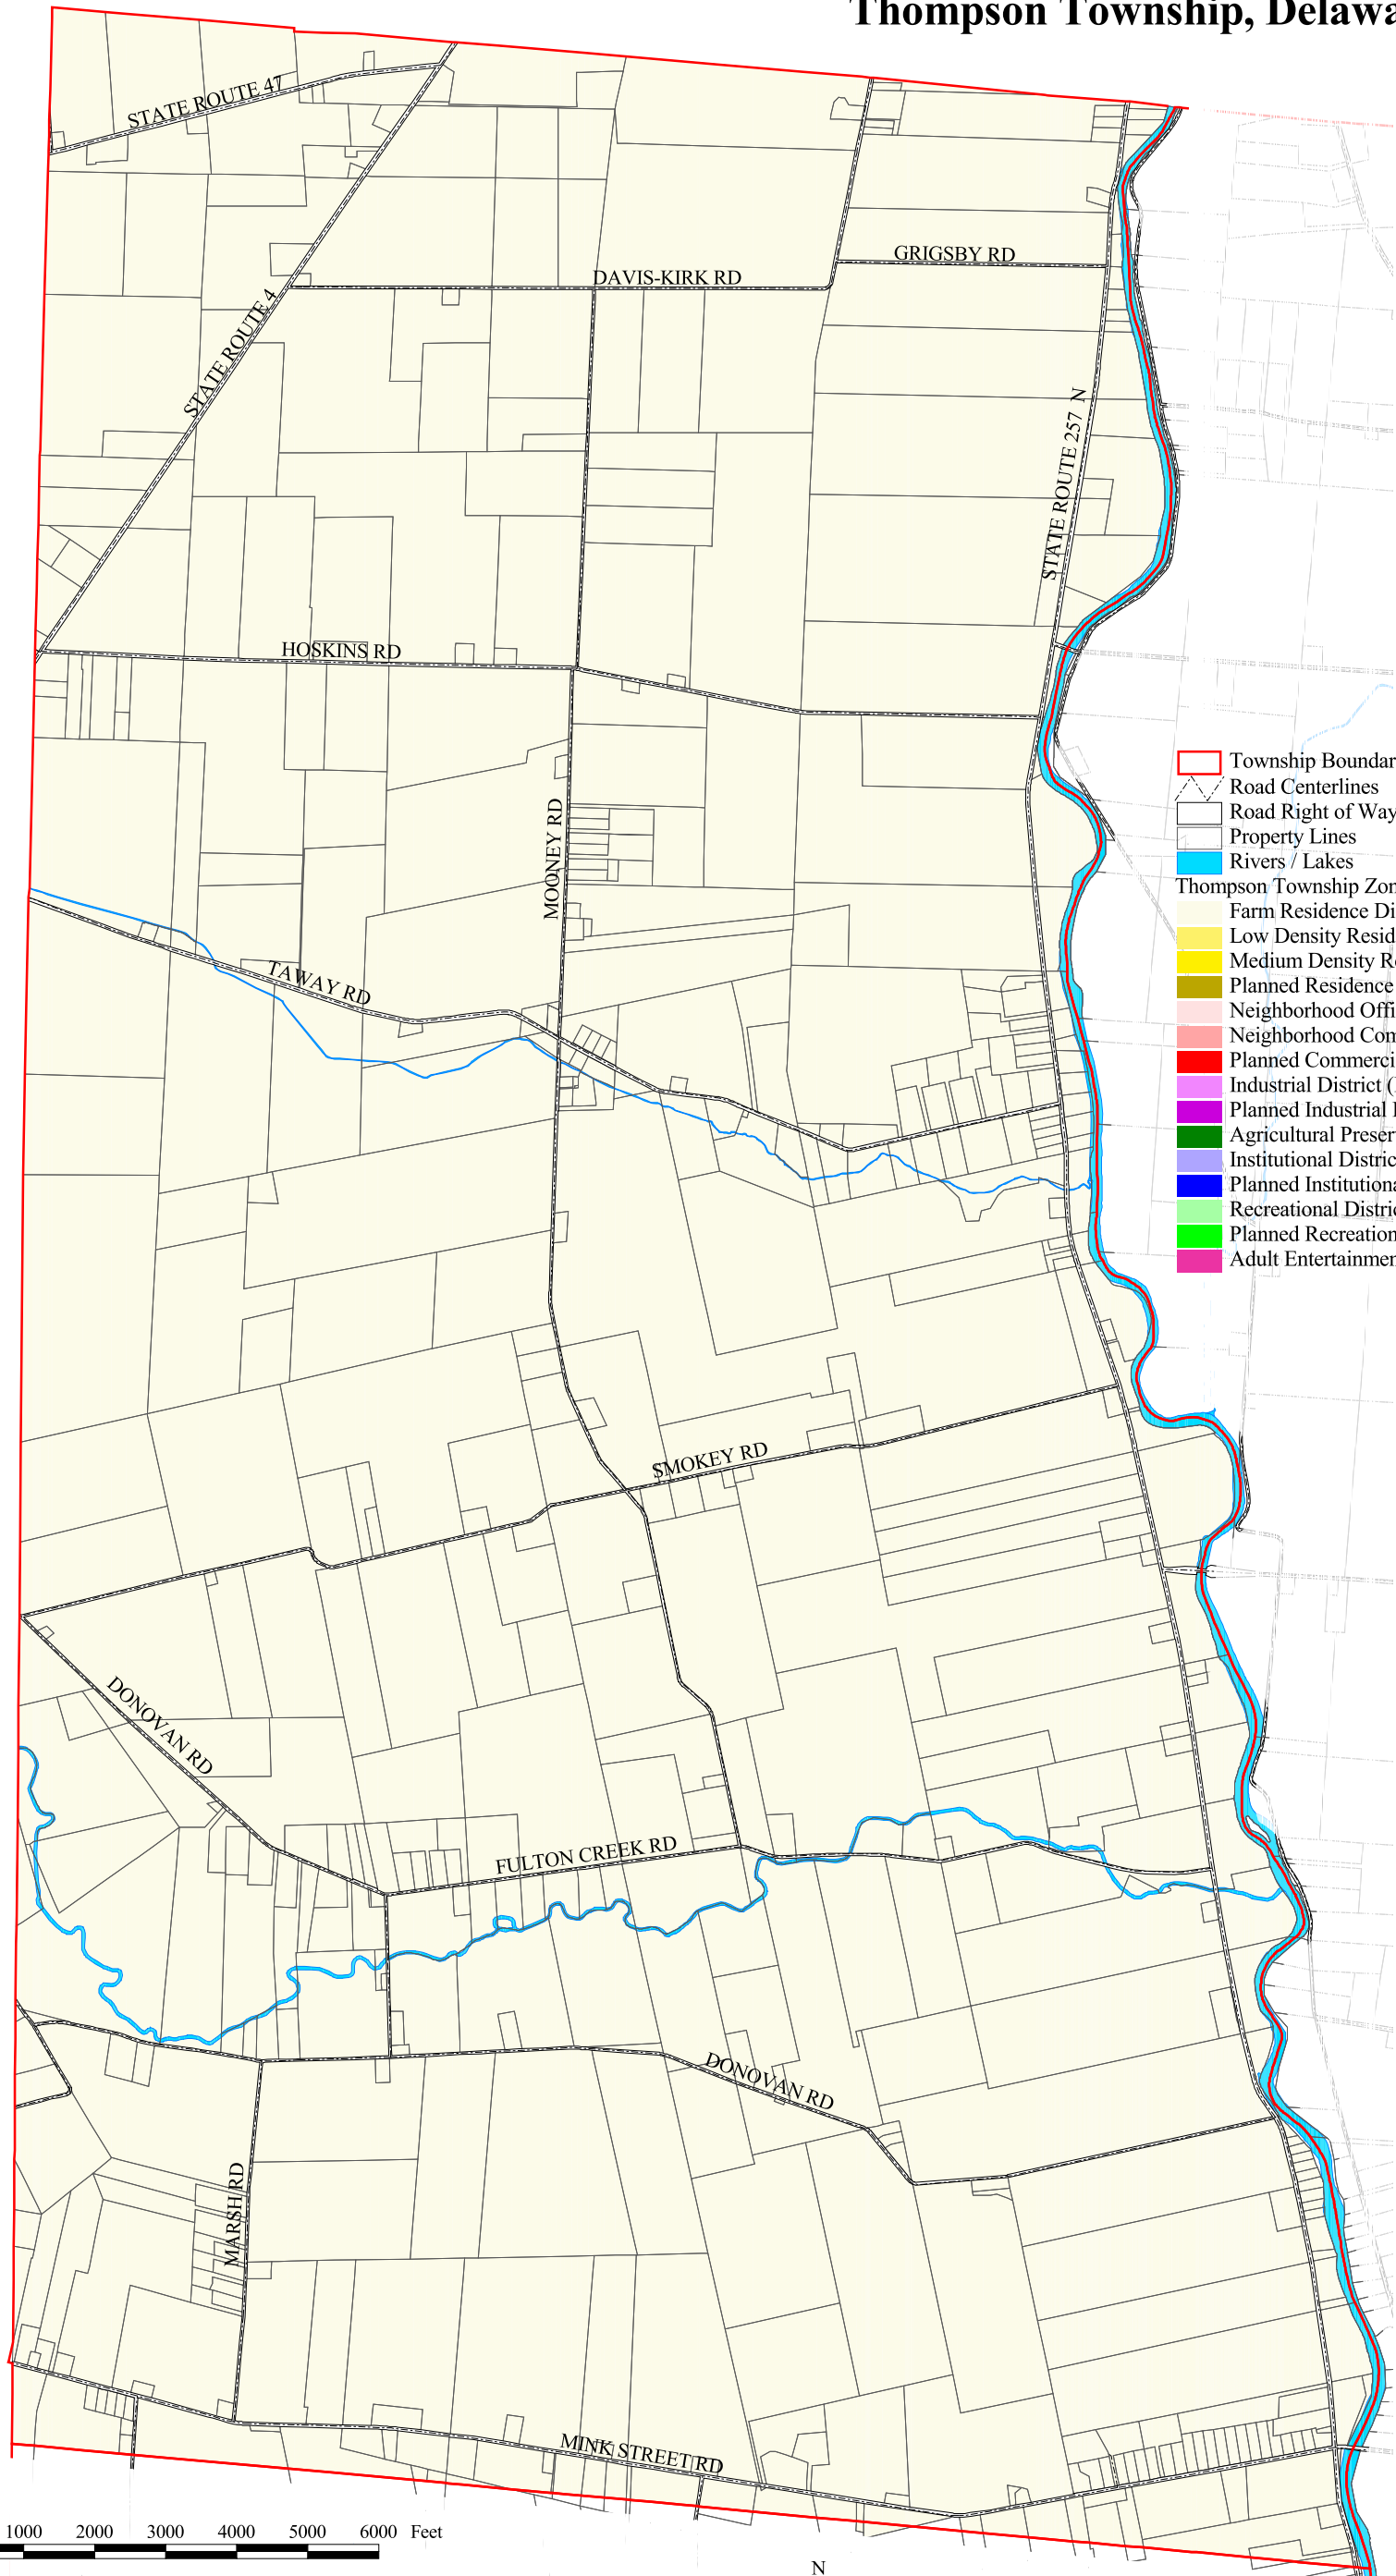

# ZONING DISTRICT MAP

## Thompson Township, Delaware, Ohio

0 1000 2000 3000 4000 5000 6000 Feet

Scale: 1" = 2500'